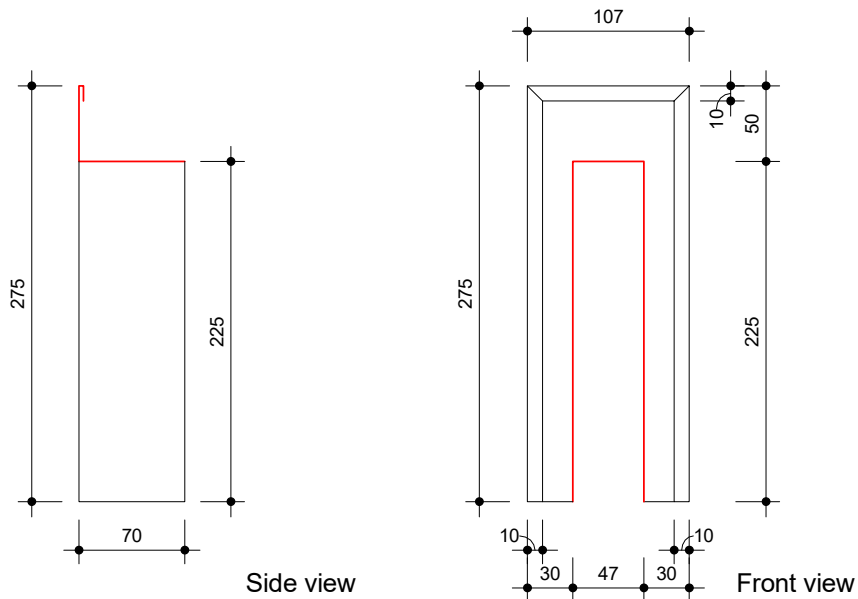

Isometric view

Side view

Front view

Quickflash Code 102

Aluminium	Colorsteel Maxx	Galvanised Steel	Stainless Steel
-	-	-	Yes