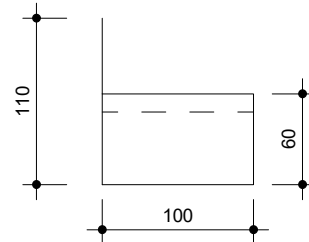

Front view

Side view

Saddle flashing
over framing

Quickflash Code 108

Quickflash Code 108			
Aluminium	Colorsteel Maxx	Galvanised Steel	Stainless Steel
-	-	-	Yes