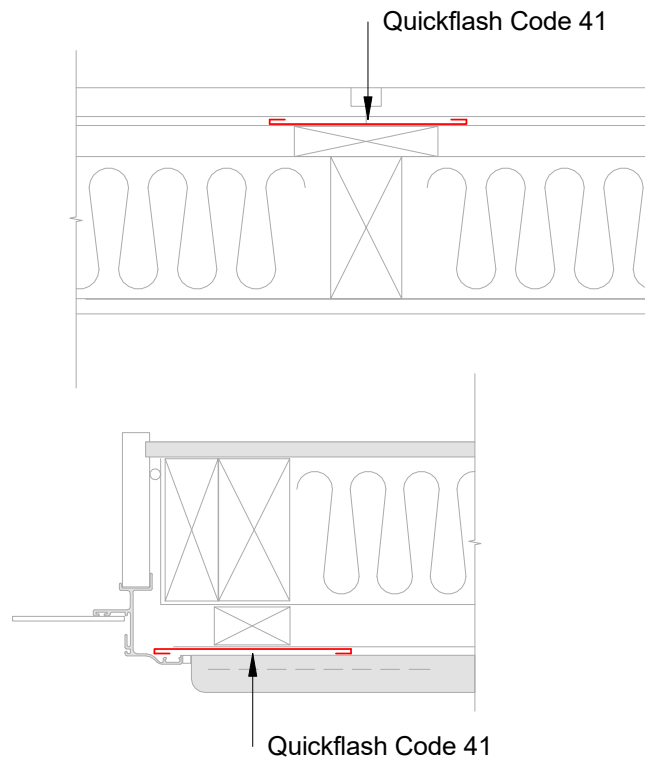

code 41

Quickflash Code 41			
Aluminium	Colorsteel Maxx	Galvanised Steel	Stainless Steel
Yes	Yes	Yes	Yes